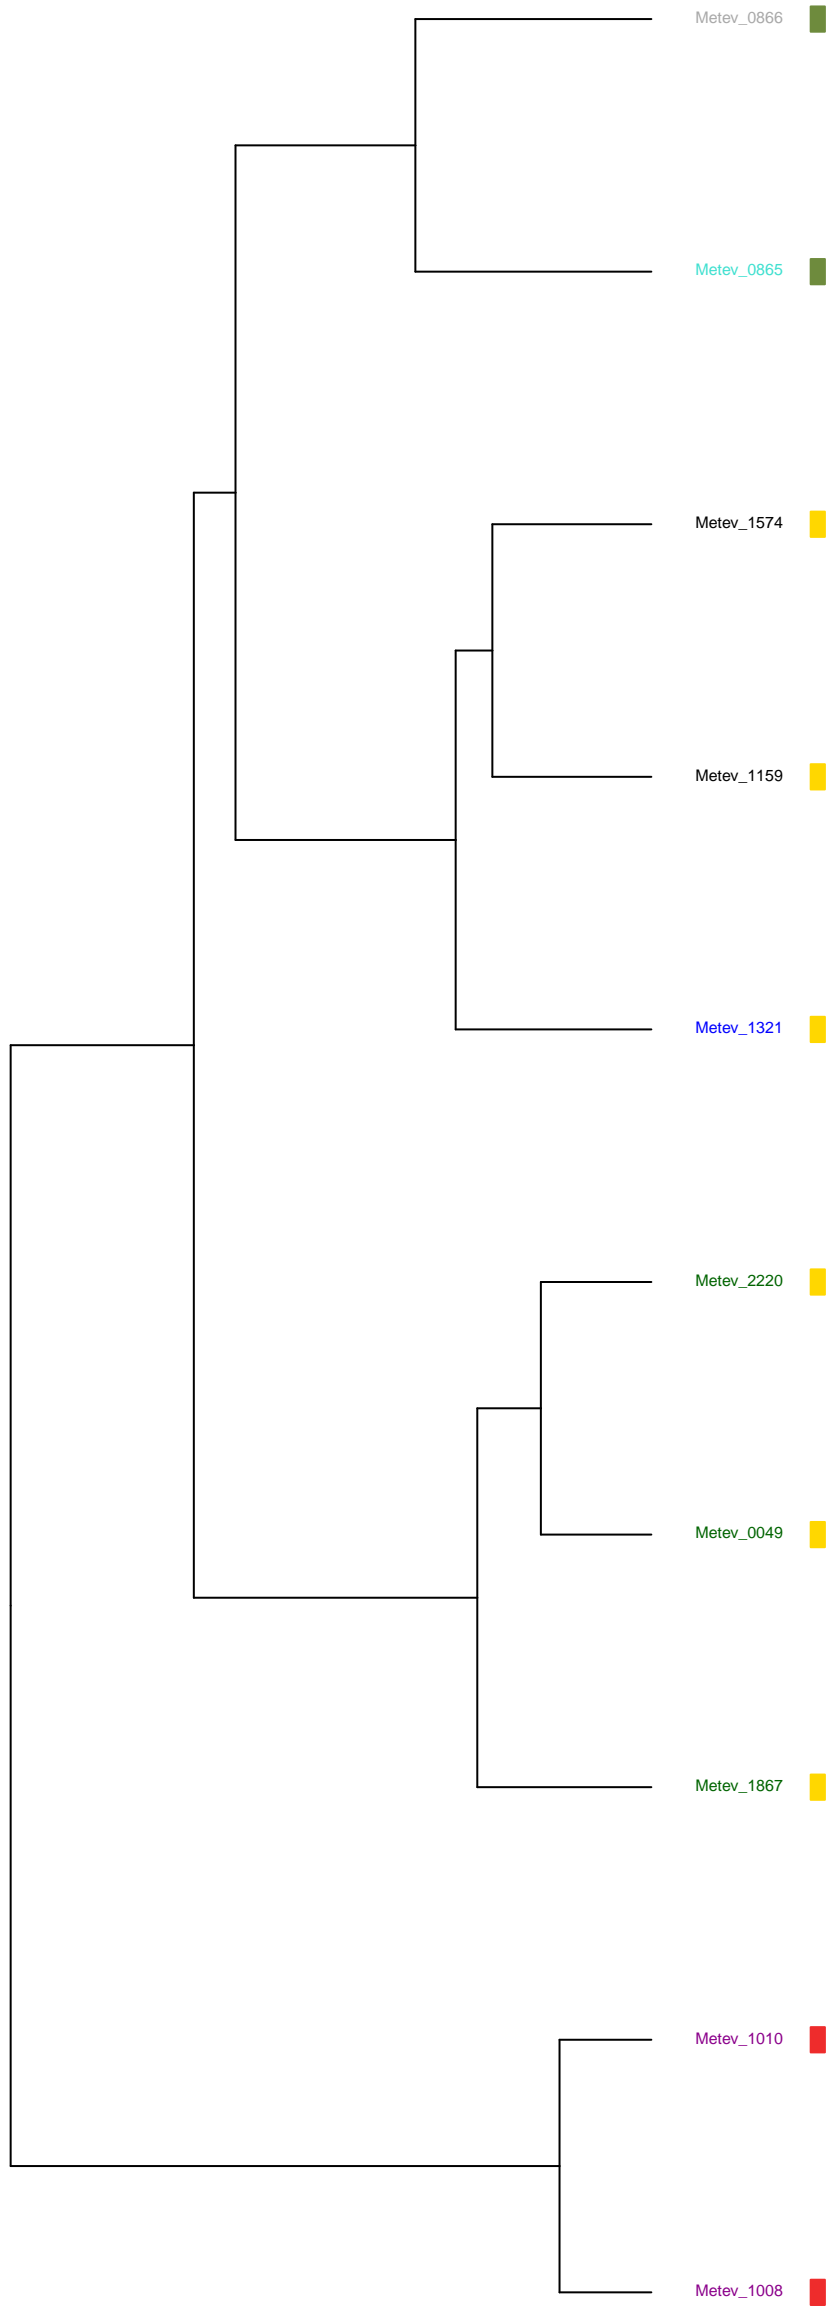

RR

HK

Square Symbols

- Orphan
- Pair
- Triad
- Tetrad
- Pentad+