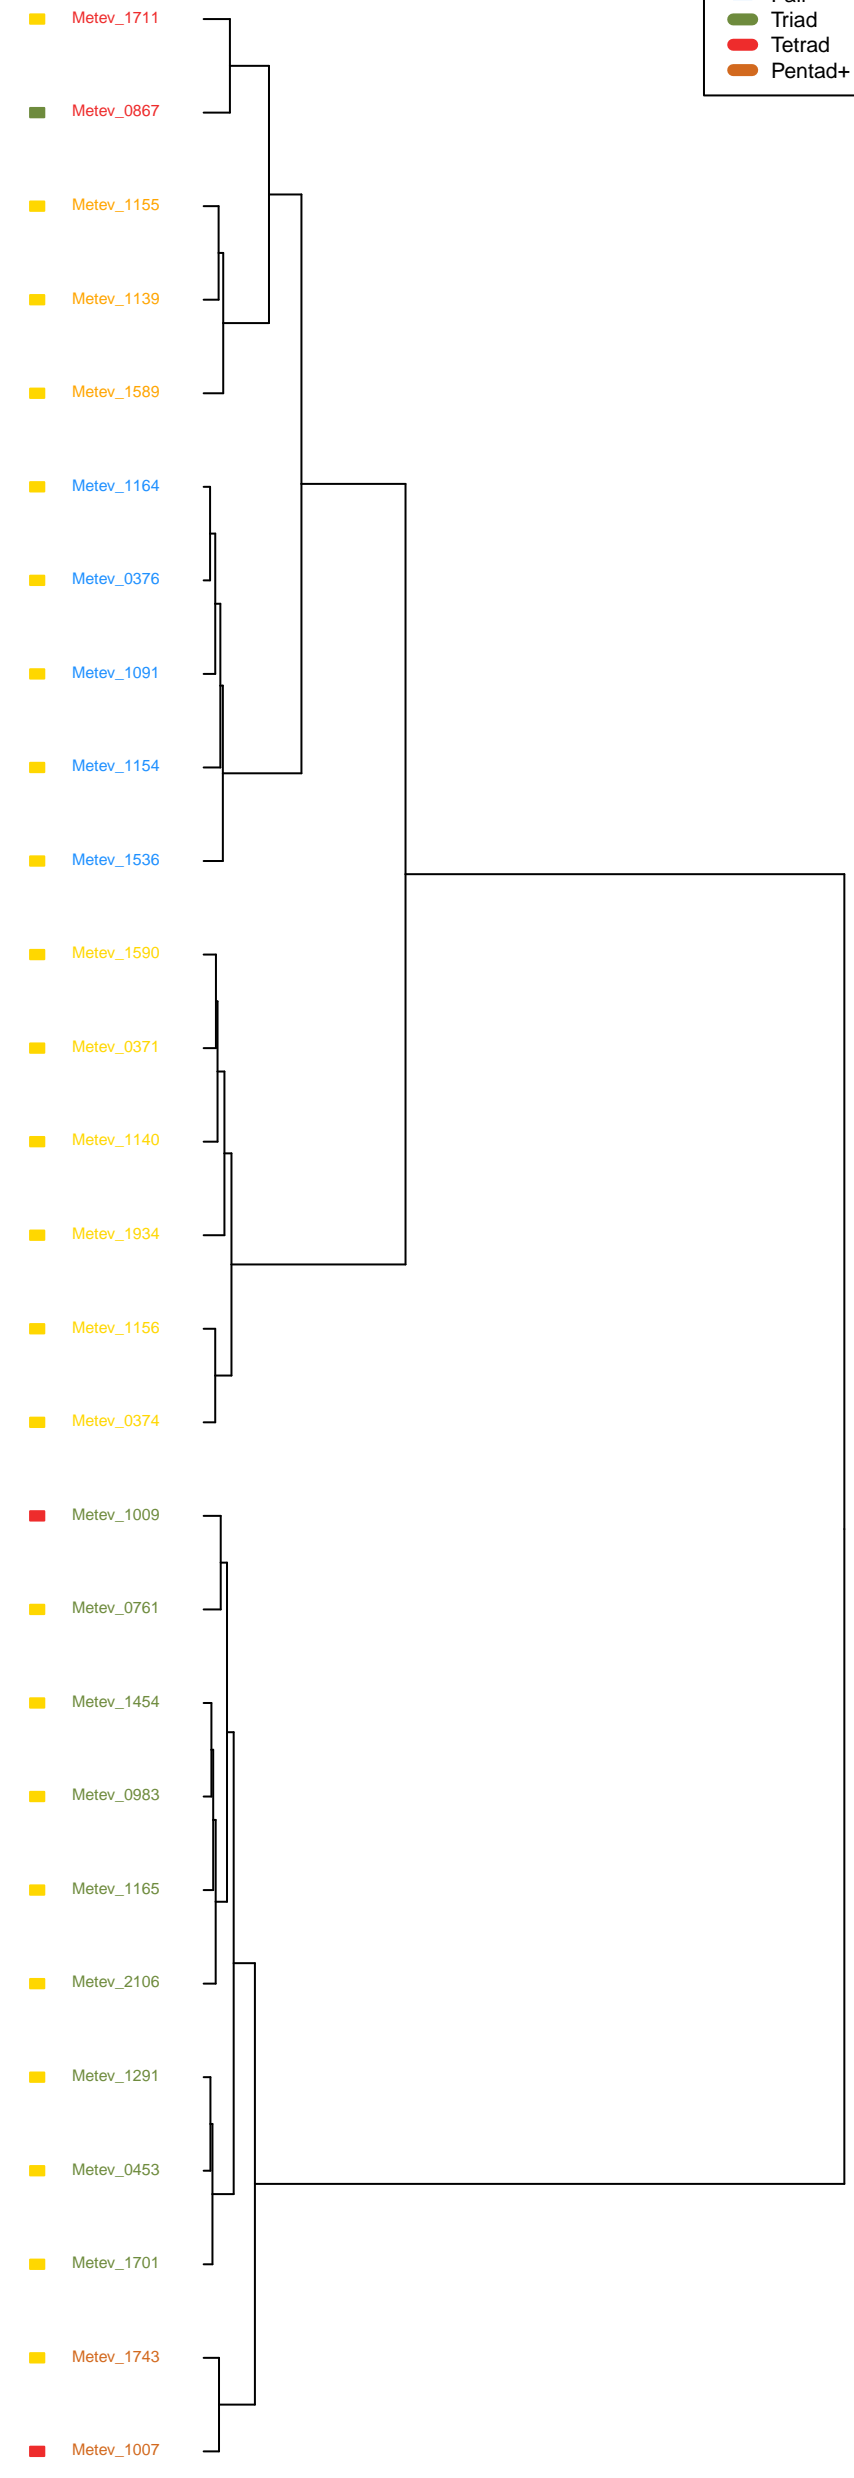

RR

HK

Square Symbols

- Orphan
- Pair
- Triad
- Tetrad
- Pentad+